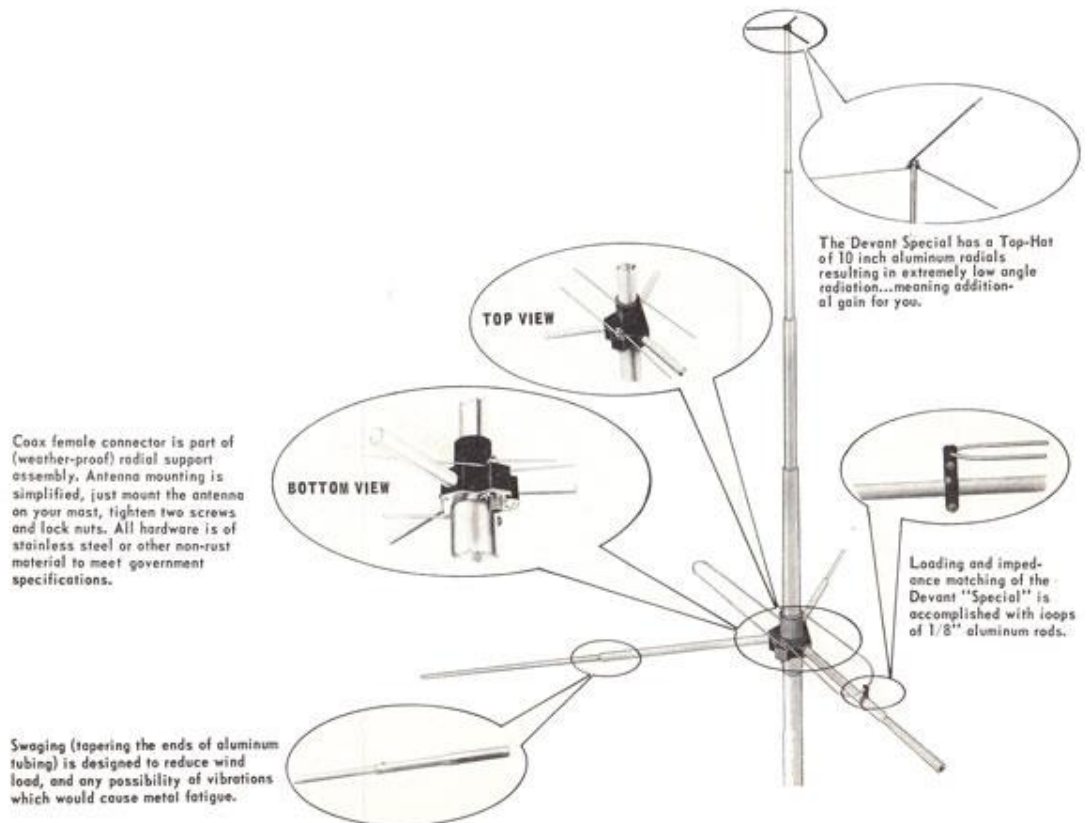

MOSLEY DP-275 ULBB

VERTICAL GROUND PLANE ANTENNA 27 to 50 MHz

The "DISPATCHER", DP-275 ULBB SPECIFICATIONS CHART EXAMPLE

DP-275-27 (The Dispatcher Cut for 27 MHz, 11 Meters) Example

Frequency, MHz	27	
Gain, dB	3.4	
Power Rating, watts	1000	
Antenna Height	19.67 ft	6.00 m
Radial Element Length	9 ft	2.74 m
Wind Surface Area	2.2 sq ft	0.204 sq m
Wind Load, EIA 80 MPH	42 lbs	19.05 kg
Mast Size hardware equipped up to	1.625 in	4.13 cm
Assembled weight	11 lbs	4.99 kg
Warranty	2	
Recommended Coax	Belden RG-8 / RG-213	

Please [contact us](#) for more information regarding your antenna requirements.